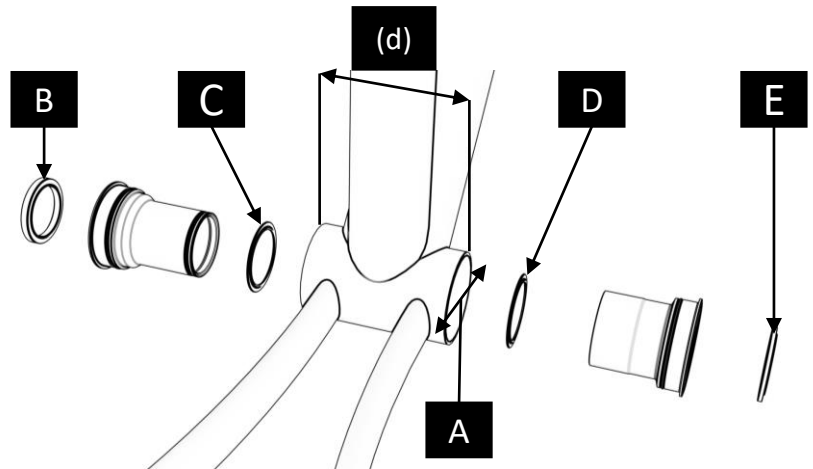

Eje Ø29mm Road

(A)Frame diameter	(d) Frame width (mm)	Exterior or Interior	Crank Type	(B) Outer spacer left crankset (mm)	(C) Inner spacer left crankset (mm)	(D) Inner spacer right crankset (mm)	(E) Outer spacer right crankset (mm)	Steel	Ceramic
BSA Threaded (1.37" 24TPI)	68	EXT	Road	-	-	-	2,5	DCT BSA_29 35010148101603	DCT C BSA_29 Ref: 35010159101603
		EXT	Road – Wide	2,00	-	-	6,50	DCT BSA_29 35010148101603	DCT C BSA_29 Ref: 35010159101603
	73	EXT	Road – Wide	-	-	-	2,5	DCT BSA_29 35010148101603	DCT C BSA_29 Ref: 35010159101603
ITA Threaded (M36 x 24TPI)	70	EXT	Road	-	-	-	2,00	DCT ITA_29 35010294001603	DCT C ITA_29 35010292001603
		EXT	Road - Wide	2,00	-	-	4,50	DCT ITA_29 35010294001603	DCT C ITA_29 35010292001603
T47 Threaded (M47x1)	68	EXT	Road	-	-	-	3,00	DCT T47_29 EX 35010265001603	DCT C T47_29 EX Ref: 35010268001603
		EXT	Road – Wide	2,00	-	-	6,00	DCT T47_29 EX 35010265001603	DCT C T47_29 EX Ref: 35010268001603
	77 - A	ASIMETRIC	Road	-	-	-	3,00	DCT T47a_29 35010271001603	DCT C T47a_29 Ref: 35010274001603
		ASIMETRIC	Road – Wide	2,00	-	-	6,00	DCT T47a_29 35010271001603	DCT C T47a_29 Ref: 35010274001603
	85,50	INT	Road	-	-	-	3,00	DCT T47_29 IN 35010151101603	DCT C T47_29 IN Ref: 35010163101603
		INT	Road – Wide	2,00	-	-	5,00	DCT T47_29 IN 35010151101603	DCT C T47_29 IN Ref: 35010163101603
	86,5	INT	Road	-	-	-	2,00	DCT T47_29 IN 35010151101603	DCT C T47_29 IN Ref: 35010163101603
		INT	Road - Wide	2,00	-	-	4,00	DCT T47_29 IN 35010151101603	DCT C T47_29 IN Ref: 35010163101603
T45 Threaded (M45x1)	82,5	INT	Road	1,00	-	-	2,00	-	DCT C T45_29 Ref: 35010262001603
		INT	Road Wide	3,00	-	-	4,00	-	DCT C T45_29 Ref: 35010262001603
BB86 (Ø41mm)	86,50	INT	Road	1,00	-	-	3,50	DCT BB86-92_29 35010153101603	DCT C BB86-92_29 Ref: 35010154101603
		INT	Road - Wide	3,50	-	-	6,00	DCT BB86-92_29 35010153101603	DCT C BB86-92_29 Ref: 35010154101603
BBright (Ø46mm)	79,00	ASIMETRIC	Road	-	-	-	2,00	DCT BBright 79_29 35010198001603	DCT C BBright 79_29 Ref: 35010201001603
		ASIMETRIC	Road - Wide	2,00	-	-	5,00	DCT BBright 79_29 35010198001603	DCT C BBright 79_29 Ref: 35010201001603
PF46 / PF30 (Ø46mm)	68	EXT	Road	-	-	-	3,00	DCT PF46_29 EX 35010193001603	DCT C PF46_29 EX Ref: 35010196001603
		EXT	Road - Wide	2,00	-	-	6,00	DCT PF46_29 EX 35010193001603	DCT C PF46_29 EX Ref: 35010196001603
	73	EXT	Road - Wide	-	-	-	3,00	DCT PF46_29 EX 35010193001603	DCT C PF46_29 EX Ref: 35010196001603
BB386 / EVO386 (Ø46mm)	86,5	INT	Road	-	-	-	3,00	DCT PF46_29 IN 35010143101603	DCT C PF46_29 IN Ref: 35010144101603
		INT	Road - Wide	2,00	-	-	5,00	DCT PF46_29 IN 35010143101603	DCT C PF46_29 IN Ref: 35010144101603