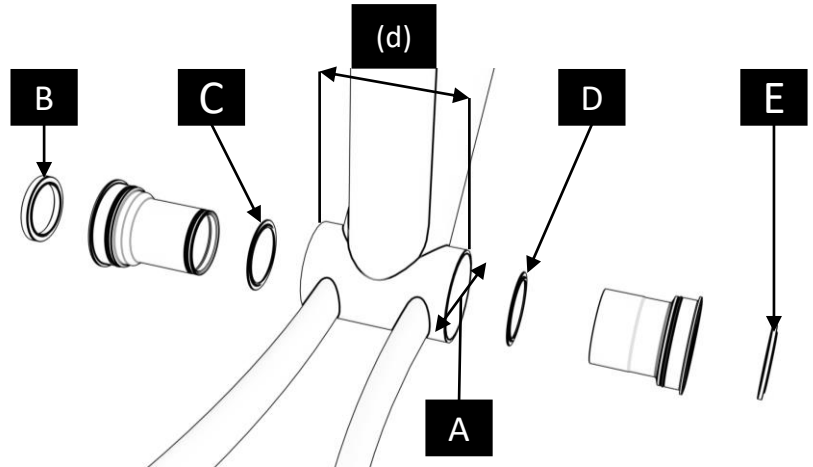

List of spacers according to standard

29mm AXLES FOR MTB BIKES

BIKONE

- A: Frame diameter / Frame standard
- B: Left outer spacer
- C: Left inner spacer
- D: Right inner spacer
- E: Right outer spacer
- (d): Frame width

Eje Ø29mm MTB

(A) Frame diameter	(d) Frame width (mm)	Exterior or Interior	Crank Type	(B) Outer spacer left crankset (mm)	(C) Inner spacer left crankset (mm)	(D) Inner spacer right crankset (mm)	(E) Outer spacer right crankset (mm)	Steel	Ceramic
BSA Threaded (1.37" 24TPI)	68	EXT	MTB	-	2,50	2,50	6,00	DCT BSA_29 35010148101603	DCT C BSA_29 Ref: 35010159101603
		EXT	MTB Wide	3,00	2,50	2,50	7,00	DCT BSA_29 35010148101603	DCT C BSA_29 Ref: 35010159101603
	73	EXT	MTB	-	-	-	6,00	DCT BSA_29 35010148101603	DCT C BSA_29 Ref: 35010159101603
		EXT	MTB Wide	3,00	-	-	7,00	DCT BSA_29 35010148101603	DCT C BSA_29 Ref: 35010159101603
		EXT	Super Boost +	4,50	-	-	9,00	DCT BSA_29 35010148101603	DCT C BSA_29 Ref: 35010159101603
	73 with Chain Guide*	EXT	MTB	-	-	2,50	2,00	DCT BSA_29 35010148101603	DCT C BSA_29 Ref: 35010159101603
		EXT	MTB Wide	3,00	-	2,50	5,00	DCT BSA_29 35010148101603	DCT C BSA_29 Ref: 35010159101603
		EXT	Super Boost +	5,00	-	2,50	6,00	DCT BSA_29 35010148101603	DCT C BSA_29 Ref: 35010159101603
T47 Threaded (M47x1)	73	EXT	MTB	-	-	-	4,00	DCT T47_29 EX 35010265001603	DCT C T47_29 EX Ref: 35010268001603
		EXT	MTB Wide	2,00	-	-	7,00	DCT T47_29 EX 35010265001603	DCT C T47_29 EX Ref: 35010268001603
	92	INT	MTB	-	-	-	3,00	DCT T47_29 IN 35010151101603	DCT C T47_29 IN Ref: 35010163101603
		INT	MTB Wide	2,00	-	-	6,00	DCT T47_29 IN 35010151101603	DCT C T47_29 IN Ref: 35010163101603
BB92 (Ø41mm)	90	INT	MTB	1,00	-	-	5,50	DCT BB86-92_29 35010153101603	DCT C BB86-92_29 Ref: 35010154101603
		INT	MTB Wide	3,00	-	-	8,00	DCT BB86-92_29 35010153101603	DCT C BB86-92_29 Ref: 35010154101603
	92	INT	MTB	1,00	-	-	3,00	DCT BB86-92_29 35010153101603	DCT C BB86-92_29 Ref: 35010154101603
		INT	Super Boost +	5,00	-	-	7,00	DCT BB86-92_29 35010153101603	DCT C BB86-92_29 Ref: 35010154101603
		INT	MTB Wide	3,00	-	-	6,00	DCT BB86-92_29 35010153101603	DCT C BB86-92_29 Ref: 35010154101603
		EXT	MTB	-	-	-	5,00	DCT PF46_29 EX 35010193001603	DCT C PF46_29 EX Ref: 35010196001603
PF46 / PF30 (Ø46mm)	73	EXT	MTB Wide	3,00	-	-	7,00	DCT PF46_29 EX 35010193001603	DCT C PF46_29 EX Ref: 35010196001603
		INT	MTB	1,00	-	-	3,00	DCT PF46_29 IN 35010143101603	DCT C PF46_29 IN Ref: 35010144101603
BB392 / EVO392 (Ø46mm)	92	INT	MTB Wide	3,00	-	-	6,00	DCT PF46_29 IN 35010143101603	DCT C PF46_29 IN Ref: 35010144101603

*FRAME SPACERS (C & D) NOT INCLUDED IN BOTTOM BRACKET SHELL
WIDE AND SUPER BOOST + SPACERS SOLD SEPARATELY